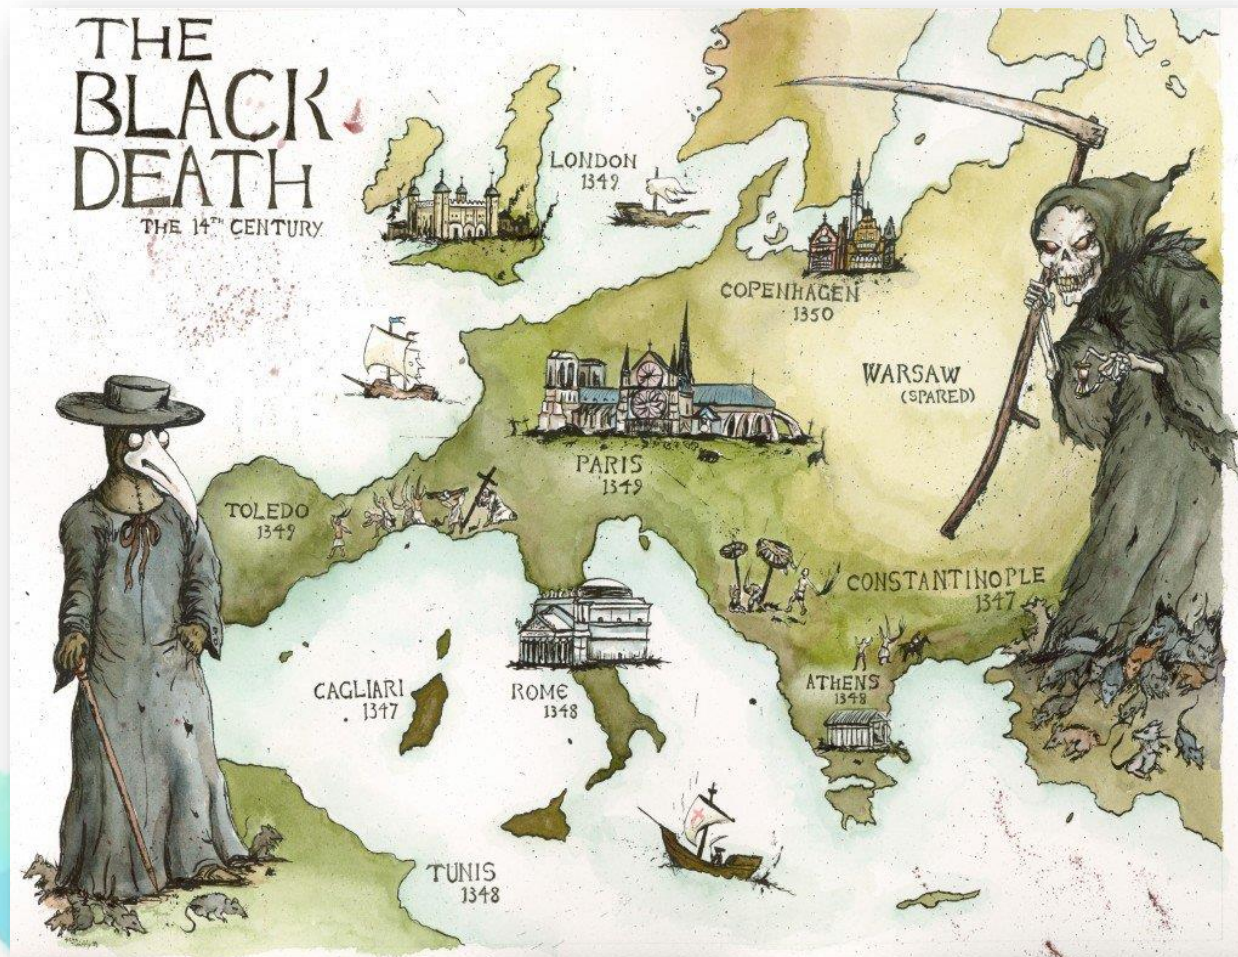

2

King Charles I and Civil War